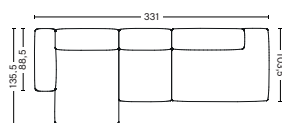

3 SEATER COMBINATION 4 LOW ARMREST | LEFT S8264+S1063+S9302 OR RIGHT S9301+S1063+S8265

DIMENSION
W331 x D135,5 x H67 cm
Seat H37 cm

PACKAGING
3 box | 1 pcs.

DESCRIPTION
Fabric group 1
Fabric group 2
Fabric group 3
Fabric group 4
Fabric group 5
Fabric group 6

PRODUCT STATUS
Order produced

FABRIC GROUPS

1 | Atlas, Autumn, Linara, Metaphor, Mode, Overlap, Story, Valencia™ 2 | Field, Maglia, Melange Nap, Naveli, Nico, Olavi By HAY, Osumi, Relate, Steelcut, Steelcut Trio, Tadao, Turf 3 | Divina, Divina MD, Divina Melange, Flamiber, Re-Wool, Ruskin, Steelcut Quartet, Tartaglia, Volume by HAY, Yuma 4 | Bolgheri, Encircle, Haku, Hallingdal 65, Raas 5 | Loft, Sierra Leather 6 | Coda, Vanir, Vidar, California Leather, Nevada Leather, Sense Leather