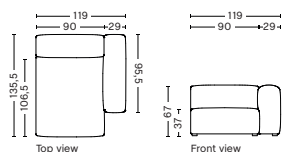

S8261FS | WIDE | CHAISE LONGUE | RIGHT

DIMENSION
W119 x D135,5 x H67 cm
Seat H37 cm

SALES QTY. 1 pcs.

PRODUCT STATUS
Order produced

PACKAGING
1 box | 1 pcs.

BOX DIMENSION | WEIGHT
W116 x D150 x H69 cm | 71 kg

DESCRIPTION
Fabric Group 1
Fabric Group 2
Fabric Group 3
Fabric Group 4
Fabric Group 5
Fabric Group 6