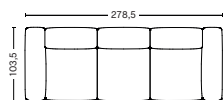

MAGS SOFT | COMBINATIONS

3 SEATER COMBINATION 1 | S1062+S1063+S1061

DIMENSION
W278,5 x D103,5 x H67 cm
Seat H37 cm

PACKAGING
3 box | 1 pcs.

DESCRIPTION
Fabric group 1
Fabric group 2
Fabric group 3
Fabric group 4
Fabric group 5
Fabric group 6

PRODUCT STATUS
Order produced