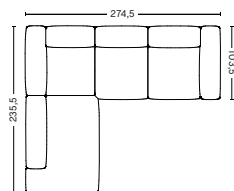

CORNER COMBINATION 2 | LEFT S9301+S1862+S1063+S1061 OR RIGHT S1062+S1063+S8161+S9302

DIMENSION
W274,5 x D235,5 x H67 cm
Seat H37 cm

PACKAGING
3 box | 1 pcs.

DESCRIPTION
Fabric group 1
Fabric group 2
Fabric group 3
Fabric group 4
Fabric group 5
Fabric group 6

PRODUCT STATUS
Order produced