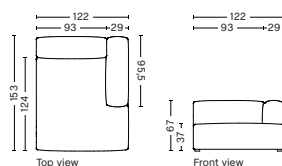

S7261FS | WIDE | CHAISE LONGUE | RIGHT

DIMENSION
W122 x D153 x H67 cm
Seat H37 cm

SALES QTY. 1 pcs.

PRODUCT STATUS
Order produced

PACKAGING
1 box | 1 pcs.

BOX DIMENSION | WEIGHT
W116 x D150 x H69 cm | 86 kg

DESCRIPTION
Fabric Group 1
Fabric Group 2
Fabric Group 3
Fabric Group 4
Fabric Group 5
Fabric Group 6

FABRIC GROUPS