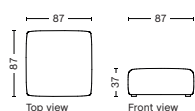

S01 | OTTOMAN | EXTRA SMALL

DIMENSION
W87 x D87 x H37 cm
Seat H37 cm

SALES QTY. 1 pcs.

PRODUCT STATUS
Order produced

PACKAGING
1 box | 1 pcs.

BOX DIMENSION | WEIGHT
W99 x D78 x H69 cm | 23 kg

DESCRIPTION
Fabric Group 1
Fabric Group 2
Fabric Group 3
Fabric Group 4
Fabric Group 5
Fabric Group 6