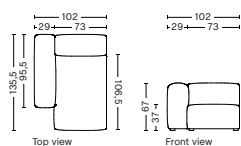

MAGS SOFT | FREE STANDING MODULES

S8162FS | NARROW | CHAISE LONGUE | LEFT

DIMENSION
W102 x D135,5 x H67 cm
Seat H37 cm

SALES QTY. 1 pcs.

PRODUCT STATUS
Order produced

PACKAGING
1 box | 1 pcs.

BOX DIMENSION | WEIGHT
W116 x D150 x H69 cm | 60 kg

DESCRIPTION
Fabric Group 1
Fabric Group 2
Fabric Group 3
Fabric Group 4
Fabric Group 5
Fabric Group 6