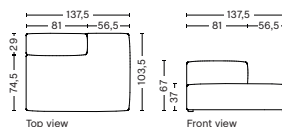

S9302FS | LOUNGE | LEFT BACKREST

DIMENSION
W137,5 x D103,5 x H67 cm
Seat H37 cm

SALES QTY. 1 pcs.

PRODUCT STATUS
Order produced

PACKAGING
1 box | 1 pcs.

BOX DIMENSION | WEIGHT
W116 x D150 x H69 cm | 58 kg

DESCRIPTION
Fabric Group 1
Fabric Group 2
Fabric Group 3
Fabric Group 4
Fabric Group 5
Fabric Group 6

FABRIC GROUPS

1 | Atlas, Autumn, Linara, Metaphor, Mode, Overlap, Story, Valencia™ 2 | Field, Maglia, Melange Nap, Naveli, Nico, Olavi By HAY, Osumi, Relate, Steelcut, Steelcut Trio, Tadao, Turf 3 | Divina, Divina MD, Divina Melange, Flamiber, Re-Wool, Ruskin, Steelcut Quartet, Tartaglia, Volume by HAY, Yuma 4 | Bolgheri, Encircle, Haku, Hallingdal 65, Raas 5 | Loft, Sierra Leather 6 | Coda, Vanir, Vidar, California Leather, Nevada Leather, Sense Leather