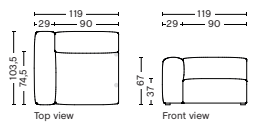

## S1063 | NARROW | LEFT END

**DIMENSION**  
W74,5 x D103,5 x H67 cm  
Seat H37 cm

**SALES QTY.** 1 pcs.

**PRODUCT STATUS**  
Order produced

**PACKAGING**  
1 box | 1 pcs.

**BOX DIMENSION | WEIGHT**  
W78 x D99 x H69 cm | 29 kg

## S1064 | NARROW | LOW ARMREST | LEFT

**DIMENSION**  
W102 x D103,5 x H67 cm  
Seat H37 cm

**SALES QTY.** 1 pcs.

**PRODUCT STATUS**  
Order produced

**PACKAGING**  
1 box | 1 pcs.

**BOX DIMENSION | WEIGHT**  
W116 x D99 x H69 cm | 45 kg

## S1065 | NARROW | LOW ARMREST | RIGHT

**DIMENSION**  
W102 x D103,5 x H67 cm  
Seat H37 cm

**SALES QTY.** 1 pcs.

**PRODUCT STATUS**  
Order produced

**PACKAGING**  
1 box | 1 pcs.

**BOX DIMENSION | WEIGHT**  
W116 x D99 x H69 cm | 45 kg

## S1962 | WIDE | LEFT

**DIMENSION**  
W119 x D103,5 x H67 cm  
Seat H37 cm

**SALES QTY.** 1 pcs.

**PRODUCT STATUS**  
Order produced

**PACKAGING**  
1 box | 1 pcs.

**BOX DIMENSION | WEIGHT**  
W116 x D99 x H69 cm | 51 kg