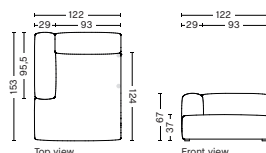

S7262 | WIDE | CHAISE LONGUE LONG | LEFT

DIMENSION

W122 x D153 x H67 cm
Seat H37 cm

SALES QTY. 1 pcs.

PRODUCT STATUS

Order produced

PACKAGING

1 box | 1 pcs.

BOX DIMENSION | WEIGHT

W116 x D150 x H69 cm | 86 kg

DESCRIPTION

Fabric Group 1
Fabric Group 2
Fabric Group 3
Fabric Group 4
Fabric Group 5
Fabric Group 6