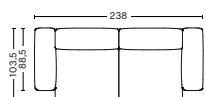

2,5 SEATER COMBINATION 1 LOW ARMREST | S1964+S1965

DIMENSION
W238 x D103,5 x H67 cm
Seat H37 cm

PACKAGING
2 box | 1 pcs.

DESCRIPTION
Fabric group 1
Fabric group 2
Fabric group 3
Fabric group 4
Fabric group 5
Fabric group 6

PRODUCT STATUS
Order produced