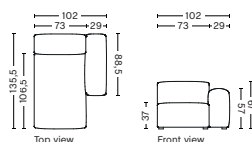

S8165FS | NARROW | CHAISE LONGUE | LOW ARMREST | RIGHT

DIMENSION
W102 x D135,5 x H67 cm
Seat H37 cm

SALES QTY. 1 pcs.

PRODUCT STATUS
Order produced

PACKAGING
1 box | 1 pcs.

BOX DIMENSION | WEIGHT
W116 x D150 x H69 cm | 60 kg

DESCRIPTION
Fabric Group 1
Fabric Group 2
Fabric Group 3
Fabric Group 4
Fabric Group 5
Fabric Group 6

FABRIC GROUPS