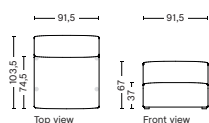

## S1065 | NARROW | LOW ARMREST | RIGHT

**DIMENSION**  
W102 x D103,5 x H67 cm  
Seat H37 cm

**SALES QTY.** 1 pcs.

**PRODUCT STATUS**  
Order produced

**PACKAGING**  
1 box | 1 pcs.

**BOX DIMENSION | WEIGHT**  
W116 x D99 x H69 cm | 45 kg

## S1961 | WIDE | RIGHT

**DIMENSION**  
W119 x D103,5 x H67 cm  
Seat H37 cm

**SALES QTY.** 1 pcs.

**PRODUCT STATUS**  
Order produced

**PACKAGING**  
1 box | 1 pcs.

**BOX DIMENSION | WEIGHT**  
W116 x D99 x H69 cm | 51 kg

## S1963 | WIDE | MIDDLE

**DIMENSION**  
W91,5 x D103,5 x H67 cm  
Seat H37 cm

**SALES QTY.** 1 pcs.

**PRODUCT STATUS**  
Order produced

**PACKAGING**  
1 box | 1 pcs.

**BOX DIMENSION | WEIGHT**  
W116 x D99 x H69 cm | 37 kg

## S1963 | WIDE | RIGHT OR LEFT END

**DIMENSION**  
W91,5 x D103,5 x H67 cm  
Seat H37 cm

**SALES QTY.** 1 pcs.

**PRODUCT STATUS**  
Order produced

**PACKAGING**  
1 box | 1 pcs.

**BOX DIMENSION | WEIGHT**  
W116 x D103,5 x H69 cm | 37 kg