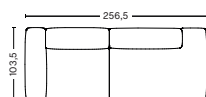

2,5 SEATER COMBINATION 2 | LEFT S1962+S9302 OR RIGHT S9301+S1961

DIMENSION
W256,5 x D103,5 x H67 cm
Seat H37 cm

PACKAGING
2 box | 1 pcs.

DESCRIPTION
Fabric group 1
Fabric group 2
Fabric group 3
Fabric group 4
Fabric group 5
Fabric group 6

PRODUCT STATUS
Order produced