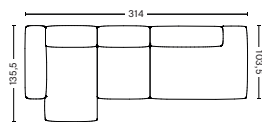

3 SEATER COMBINATION 3 | LEFT S8162+S1063+S9302 OR RIGHT S9301+S1063+S8161

DIMENSION
W314 x D135,5 x H67 cm
Seat H37 cm

PACKAGING
3 box | 1 pcs.

DESCRIPTION
Fabric group 1
Fabric group 2
Fabric group 3
Fabric group 4
Fabric group 5
Fabric group 6

PRODUCT STATUS
Order produced