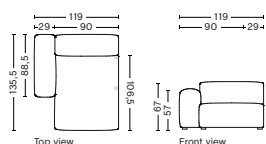

S8264 | WIDE | CHAISE LONGUE | LOW ARMREST | LEFT

DIMENSION

W119 x D135,5 x H67 cm
Seat H37 cm

SALES QTY. 1 pcs.

PRODUCT STATUS

Order produced

PACKAGING

1 box | 1 pcs.

BOX DIMENSION | WEIGHT

W116 x D150 x H69 cm | 71 kg

DESCRIPTION

Fabric Group 1
Fabric Group 2
Fabric Group 3
Fabric Group 4
Fabric Group 5
Fabric Group 6