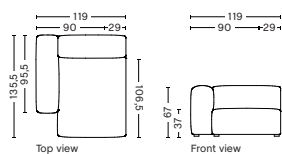

MAGS SOFT | FREE STANDING MODULES

S8262FS | WIDE | CHAISE LONGUE | LEFT

DIMENSION
W119 x D135,5 x H67 cm
Seat H37 cm

SALES QTY. 1 pcs.

PRODUCT STATUS
Order produced

PACKAGING
1 box | 1 pcs.

BOX DIMENSION | WEIGHT
W116 x D150 x H69 cm | 71 kg

DESCRIPTION
Fabric Group 1
Fabric Group 2
Fabric Group 3
Fabric Group 4
Fabric Group 5
Fabric Group 6