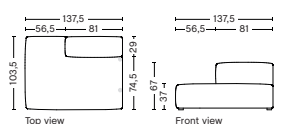

S9301 | LOUNGE | RIGHT BACKREST

DIMENSION
W137,5 x D103,5 x H67 cm
Seat H37 cm

SALES QTY. 1 pcs.

PRODUCT STATUS
Order produced

PACKAGING
1 box | 1 pcs.

BOX DIMENSION | WEIGHT
W116 x D150 x H69 cm | 58 kg

DESCRIPTION
Fabric Group 1
Fabric Group 2
Fabric Group 3
Fabric Group 4
Fabric Group 5
Fabric Group 6