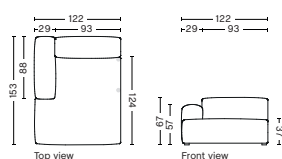

MAGS SOFT MODULES | CONNECTABLE

S7264 | WIDE | CHAISE LONGUE LONG | LOW ARMREST | LEFT

DIMENSION
W122 x D153 x H67 cm
Seat H37 cm

SALES QTY. 1 pcs.

PRODUCT STATUS
Order produced

PACKAGING
1 box | 1 pcs.

BOX DIMENSION | WEIGHT
W116 x D150 x H69 cm | 86 kg

DESCRIPTION
Fabric Group 1
Fabric Group 2
Fabric Group 3
Fabric Group 4
Fabric Group 5
Fabric Group 6