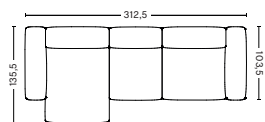

MAGS SOFT | COMBINATIONS

3 SEATER COMBINATION 10 | LEFT S8262+S1063+S1961 OR RIGHT S1962+S1063+S8261

DIMENSION
W312,5 x D135,5 x H67 cm
Seat H37 cm

PACKAGING
3 box | 1 pcs.

DESCRIPTION
Fabric group 1
Fabric group 2
Fabric group 3
Fabric group 4
Fabric group 5
Fabric group 6

PRODUCT STATUS
Order produced