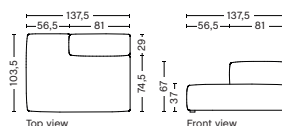

S9301FS | LOUNGE | RIGHT BACKREST

DIMENSION
W137,5 x D103,5 x H67 cm
Seat H37 cm

SALES QTY. 1 pcs.

PRODUCT STATUS
Order produced

PACKAGING
1 box | 1 pcs.

BOX DIMENSION | WEIGHT
W116 x D150 x H69 cm | 58 kg

DESCRIPTION
Fabric Group 1
Fabric Group 2
Fabric Group 3
Fabric Group 4
Fabric Group 5
Fabric Group 6