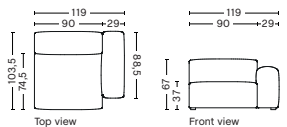

S1965FS | WIDE | RIGHT

DIMENSION
W119 x D103,5 x H67 cm
Seat H37 cm

SALES QTY. 1 pcs.

PRODUCT STATUS
Order produced

PACKAGING
1 box | 1 pcs.

BOX DIMENSION | WEIGHT
W116 x D99 x H69 cm | 44,5 kg

DESCRIPTION
Fabric Group 1
Fabric Group 2
Fabric Group 3
Fabric Group 4
Fabric Group 5
Fabric Group 6

FABRIC GROUPS

1 | Atlas, Autumn, Linara, Metaphor, Mode, Overlap, Story, Valencia™ 2 | Field, Maglia, Melange Nap, Naveli, Nico, Olavi By HAY, Osumi, Relate, Steelcut, Steelcut Trio, Tadao, Turf 3 | Divina, Divina MD, Divina Melange, Flamiber, Re-Wool, Ruskin, Steelcut Quartet, Tartaglia, Volume by HAY, Yuma 4 | Bolgheri, Encircle, Haku, Hallingdal 65, Raas 5 | Loft, Sierra Leather 6 | Coda, Vanir, Vidar, California Leather, Nevada Leather, Sense Leather