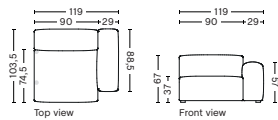

## S1963 | WIDE | MIDDLE

**DIMENSION**  
W91,5 x D103,5 x H67 cm  
Seat H37 cm

**SALES QTY.** 1 pcs.

**PRODUCT STATUS**  
Order produced

**PACKAGING**  
1 box | 1 pcs.

**BOX DIMENSION | WEIGHT**  
W116 x D99 x H69 cm | 37 kg

## S1963 | WIDE | RIGHT OR LEFT END

**DIMENSION**  
W91,5 x D103,5 x H67 cm  
Seat H37 cm

**SALES QTY.** 1 pcs.

**PRODUCT STATUS**  
Order produced

**PACKAGING**  
1 box | 1 pcs.

**BOX DIMENSION | WEIGHT**  
W116 x D103,5 x H69 cm | 37 kg

## S1964 | WIDE | LOW ARMREST | LEFT

**DIMENSION**  
W119 x D103,5 x H67 cm  
Seat H37 cm

**SALES QTY.** 1 pcs.

**PRODUCT STATUS**  
Order produced

**PACKAGING**  
1 box | 1 pcs.

**BOX DIMENSION | WEIGHT**  
W116 x D99 x H69 cm | 51 kg

## S1965 | WIDE | LOW ARMREST | RIGHT

**DIMENSION**  
W119 x D103,5 x H67 cm  
Seat H37 cm

**SALES QTY.** 1 pcs.

**PRODUCT STATUS**  
Order produced

**PACKAGING**  
1 box | 1 pcs.

**BOX DIMENSION | WEIGHT**  
W116 x D99 x H69 cm | 51 kg