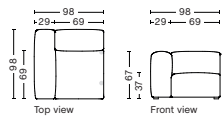

## S1964 | WIDE | LOW ARMREST | LEFT

**DIMENSION**  
W119 x D103,5 x H67 cm  
Seat H37 cm

**SALES QTY.** 1 pcs.

**PRODUCT STATUS**  
Order produced

**PACKAGING**  
1 box | 1 pcs.

**BOX DIMENSION | WEIGHT**  
W116 x D99 x H69 cm | 51 kg

## S1965 | WIDE | LOW ARMREST | RIGHT

**DIMENSION**  
W119 x D103,5 x H67 cm  
Seat H37 cm

**SALES QTY.** 1 pcs.

**PRODUCT STATUS**  
Order produced

**PACKAGING**  
1 box | 1 pcs.

**BOX DIMENSION | WEIGHT**  
W116 x D99 x H69 cm | 51 kg

## S1862 | CORNER | LEFT

**DIMENSION**  
W98 x D98 x H67 cm  
Seat H37 cm

**SALES QTY.** 1 pcs.

**PRODUCT STATUS**  
Order produced

**PACKAGING**  
1 box | 1 pcs.

**BOX DIMENSION | WEIGHT**  
W116 x D99 x H69 cm | 42 kg