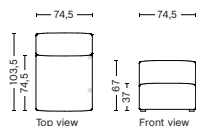

S1063 | NARROW | LEFT END

DIMENSION
W74,5 x D103,5 x H67 cm
Seat H37 cm

SALES QTY. 1 pcs.

PRODUCT STATUS
Order produced

PACKAGING
1 box | 1 pcs.

BOX DIMENSION | WEIGHT
W78 x D99 x H69 cm | 29 kg

Fabric Group 1
Fabric Group 2
Fabric Group 3
Fabric Group 4
Fabric Group 5
Fabric Group 6

FABRIC GROUPS