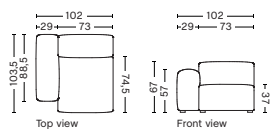

S1064FS | NARROW | LEFT LOW ARMREST

DIMENSION
W102 x D103,5 x H67 cm
Seat H37 cm

SALES QTY. 1 pcs.

PRODUCT STATUS
Order produced

PACKAGING
1 box | 1 pcs.

BOX DIMENSION | WEIGHT
W116 x D99 x H69 cm | 45 kg

DESCRIPTION
Fabric Group 1
Fabric Group 2
Fabric Group 3
Fabric Group 4
Fabric Group 5
Fabric Group 6