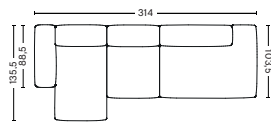

3 SEATER COMBINATION 3 LOW ARMREST | LEFT S8164+S1063+S9302 OR RIGHT S9301+S1063+S8165

DIMENSION
W314 x D135,5 x H67 cm
Seat H37 cm

PACKAGING
3 box | 1 pcs.

DESCRIPTION
Fabric group 1
Fabric group 2
Fabric group 3
Fabric group 4
Fabric group 5
Fabric group 6

PRODUCT STATUS
Order produced