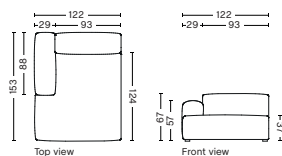

MAGS SOFT | FREE STANDING MODULES

S7264FS | WIDE | LOW ARMREST | LEFT

DIMENSION
W122 x D153 x H67 cm
Seat H37 cm

SALES QTY. 1 pcs.

PRODUCT STATUS
Order produced

PACKAGING
1 box | 1 pcs.

BOX DIMENSION | WEIGHT
W116 x D150 x H69 cm | 86 kg

DESCRIPTION
Fabric Group 1
Fabric Group 2
Fabric Group 3
Fabric Group 4
Fabric Group 5
Fabric Group 6