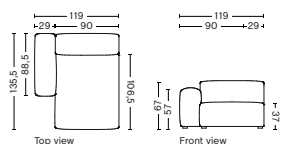

S8264FS | WIDE | CHAISE LONGUE | LOW ARMREST | LEFT

DIMENSION
W119 x D135,5 x H67 cm
Seat H37 cm

SALES QTY. 1 pcs.

PRODUCT STATUS
Order produced

PACKAGING
1 box | 1 pcs.

BOX DIMENSION | WEIGHT
W116 x D150 x H69 cm | 58 kg

DESCRIPTION
Fabric Group 1
Fabric Group 2
Fabric Group 3
Fabric Group 4
Fabric Group 5
Fabric Group 6