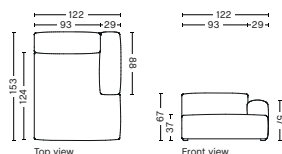

S7265FS | WIDE | LOW ARMREST | RIGHT

DIMENSION
W122 x D153 x H67 cm
Seat H37 cm

SALES QTY. 1 pcs.

PRODUCT STATUS
Order produced

PACKAGING
1 box | 1 pcs.

BOX DIMENSION | WEIGHT
W116 x D150 x H69 cm | 86 kg

DESCRIPTION
Fabric Group 1
Fabric Group 2
Fabric Group 3
Fabric Group 4
Fabric Group 5
Fabric Group 6