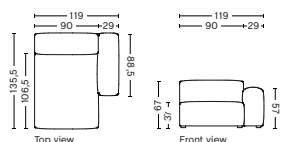

S8265FS | WIDE | CHAISE LONGUE | LOW ARMREST | RIGHT

DIMENSION
W119 x D135,5 x H67 cm
Seat H37 cm

SALES QTY. 1 pcs.

PRODUCT STATUS
Order produced

PACKAGING
1 box | 1 pcs.

BOX DIMENSION | WEIGHT
W116 x D150 x H69 cm | 58 kg

DESCRIPTION
Fabric Group 1
Fabric Group 2
Fabric Group 3
Fabric Group 4
Fabric Group 5
Fabric Group 6