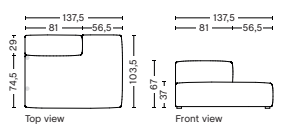

S9302 | LOUNGE | LEFT BACKREST

DIMENSION
W137,5 x D103,5 x H67 cm
Seat H37 cm

SALES QTY. 1 pcs.

PRODUCT STATUS
Order produced

PACKAGING
1 box | 1 pcs.

BOX DIMENSION | WEIGHT
W116 x D150 x H69 cm | 58 kg

DESCRIPTION
Fabric Group 1
Fabric Group 2
Fabric Group 3
Fabric Group 4
Fabric Group 5
Fabric Group 6