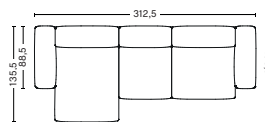

3 SEATER COMBINATION 10 LOW ARMREST | LEFT S8264+S1063+S1965 OR RIGHT S1964+S1063+S8265

DIMENSION
W312,5 x D135,5 x H67 cm
Seat H37 cm

PACKAGING
3 box | 1 pcs.

DESCRIPTION
Fabric group 1
Fabric group 2
Fabric group 3
Fabric group 4
Fabric group 5
Fabric group 6

PRODUCT STATUS
Order produced