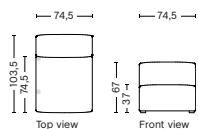

S1063 | NARROW | RIGHT END

DIMENSION
W74,5 x D103,5 x H67 cm
Seat H37 cm

SALES QTY. 1 pcs.

PRODUCT STATUS
Order produced

PACKAGING
1 box | 1 pcs.

BOX DIMENSION | WEIGHT
W78 x D99 x H69 cm | 29 kg

Fabric Group 1
Fabric Group 2
Fabric Group 3
Fabric Group 4
Fabric Group 5
Fabric Group 6