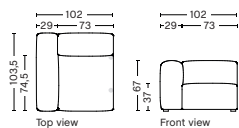

MAGS SOFT | CONNECTABLE MODULES

S1062 | NARROW | LEFT

DIMENSION
W102 x D103,5 x H67 cm
Seat H37 cm

SALES QTY. 1 pcs.

PRODUCT STATUS
Order produced

PACKAGING
1 box | 1 pcs.

BOX DIMENSION | WEIGHT
W116 x D99 x H69 cm | 45 kg

Fabric Group 1
Fabric Group 2
Fabric Group 3
Fabric Group 4
Fabric Group 5
Fabric Group 6