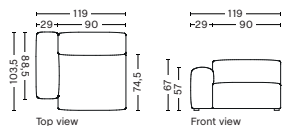

S1964FS | WIDE | LOW ARMREST | LEFT

DIMENSION
W119 x D103,5 x H67 cm
Seat H37 cm

SALES QTY. 1 pcs.

PRODUCT STATUS
Order produced

PACKAGING
1 box | 1 pcs.

BOX DIMENSION | WEIGHT
W116 x D99 x H69 cm | 44,5 kg

DESCRIPTION
Fabric Group 1
Fabric Group 2
Fabric Group 3
Fabric Group 4
Fabric Group 5
Fabric Group 6