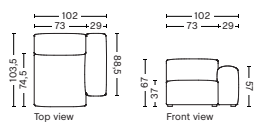

S1065FS | NARROW | LOW ARMREST | RIGHT

DIMENSION
W102 x D103,5 x H67 cm
Seat H37 cm

SALES QTY. 1 pcs.

PRODUCT STATUS
Order produced

PACKAGING
1 box | 1 pcs.

BOX DIMENSION | WEIGHT
W116 x D99 x H69 cm | 45 kg

DESCRIPTION
Fabric Group 1
Fabric Group 2
Fabric Group 3
Fabric Group 4
Fabric Group 5
Fabric Group 6

FABRIC GROUPS

1 | Atlas, Autumn, Linara, Metaphor, Mode, Overlap, Story, Valencia™ 2 | Field, Maglia, Melange Nap, Naveli, Nico, Olavi By HAY, Osumi, Relate, Steelcut, Steelcut Trio, Tadao, Turf 3 | Divina, Divina MD, Divina Melange, Flamiber, Re-Wool, Ruskin, Steelcut Quartet, Tartaglia, Volume by HAY, Yuma 4 | Bolgheri, Encircle, Haku, Hallingdal 65, Raas 5 | Loft, Sierra Leather 6 | Coda, Vanir, Vidar, California Leather, Nevada Leather, Sense Leather