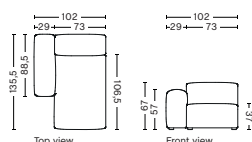

S8164FS | NARROW | CHAISE LONGUE | LOW ARMREST | LEFT

DIMENSION
W102 x D135,5 x H67 cm
Seat H37 cm

SALES QTY. 1 pcs.

PRODUCT STATUS
Order produced

PACKAGING
1 box | 1 pcs.

BOX DIMENSION | WEIGHT
W116 x D150 x H69 cm | 60 kg

DESCRIPTION
Fabric Group 1
Fabric Group 2
Fabric Group 3
Fabric Group 4
Fabric Group 5
Fabric Group 6