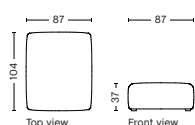

S02 | OTTOMAN | SMALL

DIMENSION
W87 x D104 x H37 cm
Seat H37 cm

SALES QTY. 1 pcs.

PRODUCT STATUS
Order produced

PACKAGING
1 box | 1 pcs.

BOX DIMENSION | WEIGHT
W99 x D78 x H69 cm | 26 kg

DESCRIPTION
Fabric Group 1
Fabric Group 2
Fabric Group 3
Fabric Group 4
Fabric Group 5
Fabric Group 6

FABRIC GROUPS