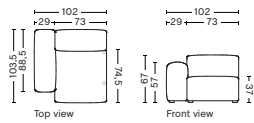

MAGS SOFT | CONNECTABLE MODULES

S1064 | NARROW | LOW ARMREST | LEFT

DIMENSION
W102 x D103,5 x H67 cm
Seat H37 cm

SALES QTY. 1 pcs.

PRODUCT STATUS
Order produced

PACKAGING
1 box | 1 pcs.

BOX DIMENSION | WEIGHT
W116 x D99 x H69 cm | 45 kg

DESCRIPTION
Fabric Group 1
Fabric Group 2
Fabric Group 3
Fabric Group 4
Fabric Group 5
Fabric Group 6