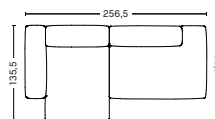

2,5 SEATER COMBINATION 3 | LEFT S8262+S9302 OR RIGHT S9301+S8261

DIMENSION
W256,5 x D135,5 x H67 cm
Seat H37 cm

PACKAGING
2 box | 1 pcs.

DESCRIPTION
Fabric group 1
Fabric group 2
Fabric group 3
Fabric group 4
Fabric group 5
Fabric group 6

PRODUCT STATUS
Order produced