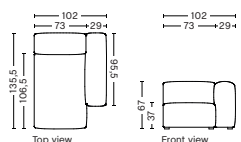

S8161FS | NARROW | CHAISE LONGUE | RIGHT

DIMENSION
W102 x D135,5 x H67 cm
Seat H37 cm

SALES QTY. 1 pcs.

PRODUCT STATUS
Order produced

PACKAGING
1 box | 1 pcs.

BOX DIMENSION | WEIGHT
W116 x D150 x H69 cm | 60 kg

DESCRIPTION
Fabric Group 1
Fabric Group 2
Fabric Group 3
Fabric Group 4
Fabric Group 5
Fabric Group 6