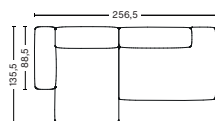

2,5 SEATER COMBINATION 3 LOW ARMREST | LEFT S8264+S9302 OR RIGHT S9301+S8265

DIMENSION
W256,5 x D135,5 x H67 cm
Seat H37 cm

PACKAGING
2 box | 1 pcs.

DESCRIPTION
Fabric group 1
Fabric group 2
Fabric group 3
Fabric group 4
Fabric group 5
Fabric group 6

PRODUCT STATUS
Order produced

FABRIC GROUPS

1 | Atlas, Autumn, Linara, Metaphor, Mode, Overlap, Story, Valencia™ 2 | Field, Maglia, Melange Nap, Naveli, Nico, Olavi By HAY, Osumi, Relate, Steelcut, Steelcut Trio, Tadao, Turf 3 | Divina, Divina MD, Divina Melange, Flamiber, Re-Wool, Ruskin, Steelcut Quartet, Tartaglia, Volume by HAY, Yuma 4 | Bolgheri, Encircle, Haku, Hallingdal 65, Raas 5 | Loft, Sierra Leather 6 | Coda, Vanir, Vidar, California Leather, Nevada Leather, Sense Leather