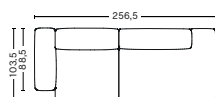

2,5 SEATER COMBINATION 2 LOW ARMREST | LEFT S1964+S9302 OR RIGHT S9301+S1965

DIMENSION
W256,5 x D103,5 x H67 cm
Seat H37 cm

PACKAGING
2 box | 1 pcs.

DESCRIPTION
Fabric group 1
Fabric group 2
Fabric group 3
Fabric group 4
Fabric group 5
Fabric group 6

PRODUCT STATUS
Order produced