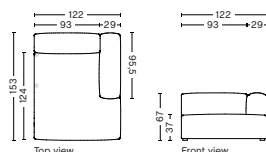

S7261 | WIDE | CHAISE LONGUE LONG | RIGHT

DIMENSION

W122 x D153 x H67 cm
Seat H37 cm

SALES QTY. 1 pcs.

PRODUCT STATUS

Order produced

PACKAGING

1 box | 1 pcs.

BOX DIMENSION | WEIGHT

W116 x D150 x H69 cm | 86 kg

DESCRIPTION

Fabric Group 1
Fabric Group 2
Fabric Group 3
Fabric Group 4
Fabric Group 5
Fabric Group 6

FABRIC GROUPS