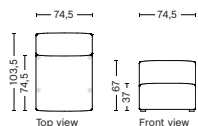

S1063 | NARROW | MIDDLE

DIMENSION
W74,5 x D103,5 x H67 cm
Seat H37 cm

SALES QTY. 1 pcs.

PRODUCT STATUS
Order produced

PACKAGING
1 box | 1 pcs.

BOX DIMENSION | WEIGHT
W78 x D99 x H69 cm | 29 kg

Fabric Group 1
Fabric Group 2
Fabric Group 3
Fabric Group 4
Fabric Group 5
Fabric Group 6