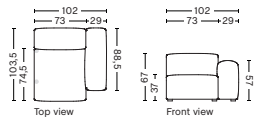

## S1063 | NARROW | MIDDLE

**DIMENSION**  
W74,5 x D103,5 x H67 cm  
Seat H37 cm

**SALES QTY.** 1 pcs.

**PRODUCT STATUS**  
Order produced

**PACKAGING**  
1 box | 1 pcs.

**BOX DIMENSION | WEIGHT**  
W78 x D99 x H69 cm | 29 kg

## S1063 | NARROW | LEFT END

**DIMENSION**  
W74,5 x D103,5 x H67 cm  
Seat H37 cm

**SALES QTY.** 1 pcs.

**PRODUCT STATUS**  
Order produced

**PACKAGING**  
1 box | 1 pcs.

**BOX DIMENSION | WEIGHT**  
W78 x D99 x H69 cm | 29 kg

## S1064 | NARROW | LOW ARMREST | LEFT

**DIMENSION**  
W102 x D103,5 x H67 cm  
Seat H37 cm

**SALES QTY.** 1 pcs.

**PRODUCT STATUS**  
Order produced

**PACKAGING**  
1 box | 1 pcs.

**BOX DIMENSION | WEIGHT**  
W116 x D99 x H69 cm | 45 kg

## S1065 | NARROW | LOW ARMREST | RIGHT

**DIMENSION**  
W102 x D103,5 x H67 cm  
Seat H37 cm

**SALES QTY.** 1 pcs.

**PRODUCT STATUS**  
Order produced

**PACKAGING**  
1 box | 1 pcs.

**BOX DIMENSION | WEIGHT**  
W116 x D99 x H69 cm | 45 kg