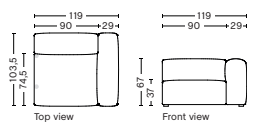

## S1064 | NARROW | LOW ARMREST | LEFT

**DIMENSION**  
W102 x D103,5 x H67 cm  
Seat H37 cm

**SALES QTY.** 1 pcs.

**PRODUCT STATUS**  
Order produced

**PACKAGING**  
1 box | 1 pcs.

**BOX DIMENSION | WEIGHT**  
W116 x D99 x H69 cm | 45 kg

## S1065 | NARROW | LOW ARMREST | RIGHT

**DIMENSION**  
W102 x D103,5 x H67 cm  
Seat H37 cm

**SALES QTY.** 1 pcs.

**PRODUCT STATUS**  
Order produced

**PACKAGING**  
1 box | 1 pcs.

**BOX DIMENSION | WEIGHT**  
W116 x D99 x H69 cm | 45 kg

## S1962 | WIDE | LEFT

**DIMENSION**  
W119 x D103,5 x H67 cm  
Seat H37 cm

**SALES QTY.** 1 pcs.

**PRODUCT STATUS**  
Order produced

**PACKAGING**  
1 box | 1 pcs.

**BOX DIMENSION | WEIGHT**  
W116 x D99 x H69 cm | 51 kg

## S1961 | WIDE | RIGHT

**DIMENSION**  
W119 x D103,5 x H67 cm  
Seat H37 cm

**SALES QTY.** 1 pcs.

**PRODUCT STATUS**  
Order produced

**PACKAGING**  
1 box | 1 pcs.

**BOX DIMENSION | WEIGHT**  
W116 x D99 x H69 cm | 51 kg