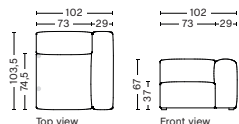

S1061 | NARROW | RIGHT

DIMENSION
W102 x D103,5 x H67 cm
Seat H37 cm

SALES QTY. 1 pcs.

PRODUCT STATUS
Order produced

PACKAGING
1 box | 1 pcs.

BOX DIMENSION | WEIGHT
W116 x D99 x H69 cm | 45 kg

Fabric Group 1
Fabric Group 2
Fabric Group 3
Fabric Group 4
Fabric Group 5
Fabric Group 6