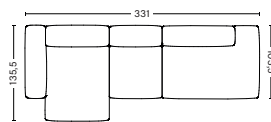

3 SEATER COMBINATION 4 | LEFT S8262+S1063+S9302 OR RIGHT S9301+S1063+S8261

DIMENSION
W331 x D135,5 x H67 cm
Seat H37 cm

PACKAGING
3 box | 1 pcs.

DESCRIPTION
Fabric group 1
Fabric group 2
Fabric group 3
Fabric group 4
Fabric group 5
Fabric group 6

PRODUCT STATUS
Order produced