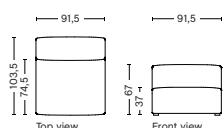

S1963FS | WIDE | MIDDLE

DIMENSION
W91,5 x D103,5 x H67 cm
Seat H37 cm

SALES QTY. 1 pcs.

PRODUCT STATUS
Order produced

PACKAGING
1 box | 1 pcs.

BOX DIMENSION | WEIGHT
W116 x D99 x H69 cm | 37 kg

DESCRIPTION
Fabric Group 1
Fabric Group 2
Fabric Group 3
Fabric Group 4
Fabric Group 5
Fabric Group 6