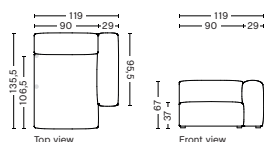

S8261 | WIDE | CHAISE LONGUE | RIGHT ARMREST

DIMENSION

W119 x D135,5 x H67 cm
Seat H37 cm

SALES QTY. 1 pcs.

PRODUCT STATUS

Order produced

PACKAGING

1 box | 1 pcs.

BOX DIMENSION | WEIGHT

W116 x D150 x H69 cm | 71 kg

DESCRIPTION

Fabric Group 1
Fabric Group 2
Fabric Group 3
Fabric Group 4
Fabric Group 5
Fabric Group 6