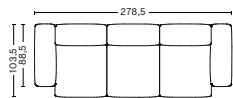

3 SEATER COMBINATION 1 LOW ARMREST | S1064+S1063+S1065

DIMENSION
W278,5 x D103,5 x H67 cm
Seat H37 cm

PACKAGING
3 box | 1 pcs.

DESCRIPTION
Fabric group 1
Fabric group 2
Fabric group 3
Fabric group 4
Fabric group 5
Fabric group 6

PRODUCT STATUS
Order produced