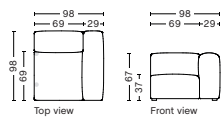

S1861 | CORNER | RIGHT

DIMENSION
W98 x D98 x H67 cm
Seat H37 cm

SALES QTY. 1 pcs.

PRODUCT STATUS
Order produced

PACKAGING
1 box | 1 pcs.

BOX DIMENSION | WEIGHT
W116 x D99 x H69 cm | 42 kg

DESCRIPTION
Fabric Group 1
Fabric Group 2
Fabric Group 3
Fabric Group 4
Fabric Group 5
Fabric Group 6

FABRIC GROUPS

1 | Atlas, Autumn, Linara, Metaphor, Mode, Overlap, Story, Valencia™ 2 | Field, Maglia, Melange Nap, Naveli, Nico, Olavi By HAY, Osumi, Relate, Steelcut, Steelcut Trio, Tadao, Turf 3 | Divina, Divina MD, Divina Melange, Flamiber, Re-Wool, Ruskin, Steelcut Quartet, Tartaglia, Volume by HAY, Yuma 4 | Bolgheri, Encircle, Haku, Hallingdal 65, Raas 5 | Loft, Sierra Leather 6 | Coda, Vanir, Vidar, California Leather, Nevada Leather, Sense Leather