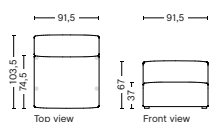

## S1065 | NARROW | LOW ARMREST | RIGHT

**DIMENSION**  
W102 x D103,5 x H67 cm  
Seat H37 cm

**SALES QTY.** 1 pcs.

**PRODUCT STATUS**  
Order produced

**PACKAGING**  
1 box | 1 pcs.

**BOX DIMENSION | WEIGHT**  
W116 x D99 x H69 cm | 45 kg

## S1962 | WIDE | LEFT

**DIMENSION**  
W119 x D103,5 x H67 cm  
Seat H37 cm

**SALES QTY.** 1 pcs.

**PRODUCT STATUS**  
Order produced

**PACKAGING**  
1 box | 1 pcs.

**BOX DIMENSION | WEIGHT**  
W116 x D99 x H69 cm | 51 kg

## S1961 | WIDE | RIGHT

**DIMENSION**  
W119 x D103,5 x H67 cm  
Seat H37 cm

**SALES QTY.** 1 pcs.

**PRODUCT STATUS**  
Order produced

**PACKAGING**  
1 box | 1 pcs.

**BOX DIMENSION | WEIGHT**  
W116 x D99 x H69 cm | 51 kg

## S1963 | WIDE | MIDDLE

**DIMENSION**  
W91,5 x D103,5 x H67 cm  
Seat H37 cm

**SALES QTY.** 1 pcs.

**PRODUCT STATUS**  
Order produced

**PACKAGING**  
1 box | 1 pcs.

**BOX DIMENSION | WEIGHT**  
W116 x D99 x H69 cm | 37 kg