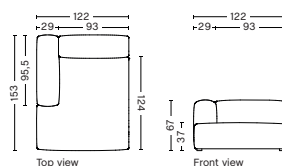

S7262FS | WIDE | CHAISE LONGUE | LEFT

DIMENSION
W122 x D153 x H67 cm
Seat H37 cm

SALES QTY. 1 pcs.

PRODUCT STATUS
Order produced

PACKAGING
1 box | 1 pcs.

BOX DIMENSION | WEIGHT
W116 x D150 x H69 cm | 86 kg

DESCRIPTION
Fabric Group 1
Fabric Group 2
Fabric Group 3
Fabric Group 4
Fabric Group 5
Fabric Group 6