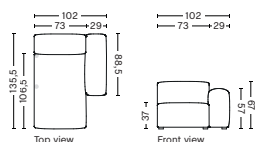

## S1862 | CORNER | LEFT

**DIMENSION**  
W98 x D98 x H67 cm  
Seat H37 cm

**SALES QTY.** 1 pcs.

**PRODUCT STATUS**  
Order produced

**PACKAGING**  
1 box | 1 pcs.

**BOX DIMENSION | WEIGHT**  
W116 x D99 x H69 cm | 42 kg

## S8161 | NARROW | CHAISE LONGUE | RIGHT

**DIMENSION**  
W102 x D135,5 x H67 cm  
Seat H37 cm

**SALES QTY.** 1 pcs.

**PRODUCT STATUS**  
Order produced

**PACKAGING**  
1 box | 1 pcs.

**BOX DIMENSION | WEIGHT**  
W116 x D150 x H69 cm | 60 kg

## S8164 | NARROW | CHAISE LONGUE | LOW ARMREST | LEFT

**DIMENSION**  
W102 x D135,5 x H67 cm  
Seat H37 cm

**SALES QTY.** 1 pcs.

**PRODUCT STATUS**  
Order produced

**PACKAGING**  
1 box | 1 pcs.

**BOX DIMENSION | WEIGHT**  
W116 x D150 x H69 cm | 60 kg

## S8165 | NARROW | CHAISE LONGUE | LOW ARMREST | RIGHT

**DIMENSION**  
W102 x D135,5 x H67 cm  
Seat H37 cm

**SALES QTY.** 1 pcs.

**PRODUCT STATUS**  
Order produced

**PACKAGING**  
1 box | 1 pcs.

**BOX DIMENSION | WEIGHT**  
W116 x D150 x H69 cm | 60 kg