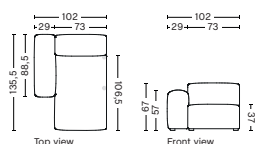

## S8162 | NARROW | CHAISE LONGUE | LEFT

**DIMENSION**  
W102 x D135,5 x H67 cm  
Seat H37 cm

**SALES QTY.** 1 pcs.

**PRODUCT STATUS**  
Order produced

**PACKAGING**  
1 box | 1 pcs.

**BOX DIMENSION | WEIGHT**  
W116 x D150 x H69 cm | 60 kg

## S8161 | NARROW | CHAISE LONGUE | RIGHT

**DIMENSION**  
W102 x D135,5 x H67 cm  
Seat H37 cm

**SALES QTY.** 1 pcs.

**PRODUCT STATUS**  
Order produced

**PACKAGING**  
1 box | 1 pcs.

**BOX DIMENSION | WEIGHT**  
W116 x D150 x H69 cm | 60 kg

## S8164 | NARROW | CHAISE LONGUE | LOW ARMREST | LEFT

**DIMENSION**  
W102 x D135,5 x H67 cm  
Seat H37 cm

**SALES QTY.** 1 pcs.

**PRODUCT STATUS**  
Order produced

**PACKAGING**  
1 box | 1 pcs.

**BOX DIMENSION | WEIGHT**  
W116 x D150 x H69 cm | 60 kg