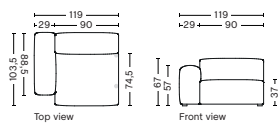

MAGS SOFT | CONNECTABLE MODULES

S1964 | WIDE | LOW ARMREST | LEFT

DIMENSION
W119 x D103,5 x H67 cm
Seat H37 cm

SALES QTY. 1 pcs.

PRODUCT STATUS
Order produced

PACKAGING
1 box | 1 pcs.

BOX DIMENSION | WEIGHT
W116 x D99 x H69 cm | 51 kg

DESCRIPTION
Fabric Group 1
Fabric Group 2
Fabric Group 3
Fabric Group 4
Fabric Group 5
Fabric Group 6