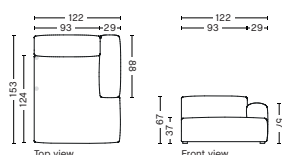

S7265 | WIDE | CHAISE LONGUE LONG | LOW ARMREST | RIGHT

DIMENSION
W122 x D153 x H67 cm
Seat H37 cm

SALES QTY. 1 pcs.

PRODUCT STATUS
Order produced

PACKAGING
1 box | 1 pcs.

BOX DIMENSION | WEIGHT
W116 x D150 x H69 cm | 86 kg

DESCRIPTION
Fabric Group 1
Fabric Group 2
Fabric Group 3
Fabric Group 4
Fabric Group 5
Fabric Group 6