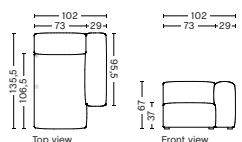

## S8162 | NARROW | CHAISE LONGUE | LEFT

**DIMENSION**  
W102 x D135,5 x H67 cm  
Seat H37 cm

**SALES QTY.** 1 pcs.

**PRODUCT STATUS**  
Order produced

**PACKAGING**  
1 box | 1 pcs.

**BOX DIMENSION | WEIGHT**  
W116 x D150 x H69 cm | 60 kg

## S8161 | NARROW | CHAISE LONGUE | RIGHT

**DIMENSION**  
W102 x D135,5 x H67 cm  
Seat H37 cm

**SALES QTY.** 1 pcs.

**PRODUCT STATUS**  
Order produced

**PACKAGING**  
1 box | 1 pcs.

**BOX DIMENSION | WEIGHT**  
W116 x D150 x H69 cm | 60 kg