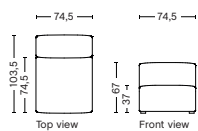

S1063FS | NARROW | W/O ARMREST

DIMENSION
W74,5 x D103,5 x H67 cm
Seat H37 cm

SALES QTY. 1 pcs.

PRODUCT STATUS
Order produced

PACKAGING
1 box | 1 pcs.

BOX DIMENSION | WEIGHT
W78 x D99 x H69 cm | 29 kg

DESCRIPTION
Fabric Group 1
Fabric Group 2
Fabric Group 3
Fabric Group 4
Fabric Group 5
Fabric Group 6