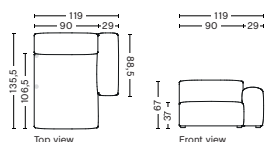

S8265 | WIDE | LOW ARMREST | RIGHT

DIMENSION

W119 x D135,5 x H67 cm
Seat H37 cm

SALES QTY. 1 pcs.

PRODUCT STATUS

Order produced

PACKAGING

1 box | 1 pcs.

BOX DIMENSION | WEIGHT

W116 x D150 x H69 cm | 71 kg

DESCRIPTION

Fabric Group 1
Fabric Group 2
Fabric Group 3
Fabric Group 4
Fabric Group 5
Fabric Group 6