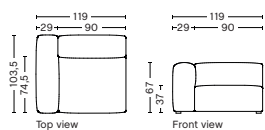

MAGS SOFT | FREE STANDING MODULES

S1962FS | WIDE | LEFT

DIMENSION
W119 x D103,5 x H67 cm
Seat H37 cm

SALES QTY. 1 pcs.

PRODUCT STATUS
Order produced

PACKAGING
1 box | 1 pcs.

BOX DIMENSION | WEIGHT
W116 x D99 x H69 cm | 51 kg

DESCRIPTION
Fabric Group 1
Fabric Group 2
Fabric Group 3
Fabric Group 4
Fabric Group 5
Fabric Group 6