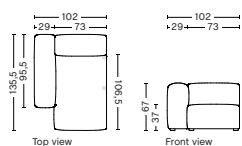

MAGS SOFT | CONNECTABLE MODULES

S8162 | NARROW | CHAISE LONGUE | LEFT

DIMENSION
W102 x D135,5 x H67 cm
Seat H37 cm

SALES QTY. 1 pcs.

PRODUCT STATUS
Order produced

PACKAGING
1 box | 1 pcs.

BOX DIMENSION | WEIGHT
W116 x D150 x H69 cm | 60 kg

DESCRIPTION
Fabric Group 1
Fabric Group 2
Fabric Group 3
Fabric Group 4
Fabric Group 5
Fabric Group 6