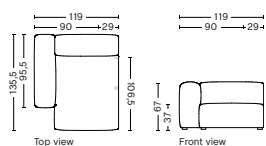

MAGS SOFT MODULES | CONNECTABLE

S8262 | WIDE | CHAISE LONGUE | LEFT

DIMENSION

W119 x D135,5 x H67 cm
Seat H37 cm

SALES QTY. 1 pcs.

PRODUCT STATUS

Order produced

PACKAGING

1 box | 1 pcs.

BOX DIMENSION | WEIGHT

W116 x D150 x H69 cm | 71 kg

DESCRIPTION

Fabric Group 1
Fabric Group 2
Fabric Group 3
Fabric Group 4
Fabric Group 5
Fabric Group 6