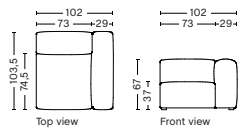

S1061FS | NARROW | RIGHT

DIMENSION
W102 x D103,5 x H67 cm
Seat H37 cm

SALES QTY. 1 pcs.

PRODUCT STATUS
Order produced

PACKAGING
1 box | 1 pcs.

BOX DIMENSION | WEIGHT
W116 x D99 x H69 cm | 45 kg

DESCRIPTION
Fabric Group 1
Fabric Group 2
Fabric Group 3
Fabric Group 4
Fabric Group 5
Fabric Group 6