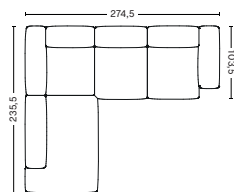

CORNER COMBINATION 2 LOW ARMREST | LEFT S9301+S1862+S1063+S1065 OR RIGHT S1064+S1063+S8161+S9302

DIMENSION
W274,5 x D235,5 x H67 cm
Seat H37 cm

PACKAGING
3 box | 1 pcs.

DESCRIPTION
Fabric group 1
Fabric group 2
Fabric group 3
Fabric group 4
Fabric group 5
Fabric group 6

PRODUCT STATUS
Order produced

FABRIC GROUPS

1 | Atlas, Autumn, Linara, Metaphor, Mode, Overlap, Story, Valencia™ 2 | Field, Maglia, Melange Nap, Naveli, Nico, Olavi By HAY, Osumi, Relate, Steelcut, Steelcut Trio, Tadao, Turf 3 | Divina, Divina MD, Divina Melange, Flamiber, Re-Wool, Ruskin, Steelcut Quartet, Tartaglia, Volume by HAY, Yuma 4 | Bolgheri, Encircle, Haku, Hallingdal 65, Raas 5 | Loft, Sierra Leather 6 | Coda, Vanir, Vidar, California Leather, Nevada Leather, Sense Leather