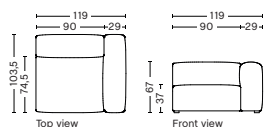

S1961FS | WIDE | RIGHT

DIMENSION
W119 x D103,5 x H67 cm
Seat H37 cm

SALES QTY. 1 pcs.

PRODUCT STATUS
Order produced

PACKAGING
1 box | 1 pcs.

BOX DIMENSION | WEIGHT
W116 x D99 x H69 cm | 51 kg

DESCRIPTION
Fabric Group 1
Fabric Group 2
Fabric Group 3
Fabric Group 4
Fabric Group 5
Fabric Group 6