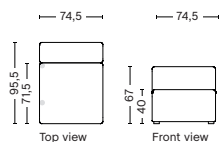

## 1062 | NARROW | LEFT

**DIMENSION**  
W97 x D95,5 x H67 cm  
Seat H40 cm

**SALES QTY.** 1 pcs.

**PRODUCT STATUS**  
Order produced

**PACKAGING**  
1 box | 1 pcs.

**BOX DIMENSION | WEIGHT**  
W116 x D99 x H69 cm | 45 kg

## 1063 | NARROW | MIDDLE

**DIMENSION**  
W74,5 x D95,5 x H67 cm  
Seat H40 cm

**SALES QTY.** 1 pcs.

**PRODUCT STATUS**  
Order produced

**PACKAGING**  
1 box | 1 pcs.

**BOX DIMENSION | WEIGHT**  
W78 x D99 x H69 cm | 29 kg

## 1063LE | NARROW | LEFT END

**DIMENSION**  
W74,5 x D95,5 x H67 cm  
Seat H40 cm

**SALES QTY.** 1 pcs.

**PRODUCT STATUS**  
Order produced

**PACKAGING**  
1 box | 1 pcs.

**BOX DIMENSION | WEIGHT**  
W78 x D99 x H69 cm | 29 kg

## 1063RE | NARROW | RIGHT END

**DIMENSION**  
W74,5 x D95,5 x H67 cm  
Seat H40 cm

**SALES QTY.** 1 pcs.

**PRODUCT STATUS**  
Order produced

**PACKAGING**  
1 box | 1 pcs.

**BOX DIMENSION | WEIGHT**  
W78 x D99 x H69 cm | 29 kg