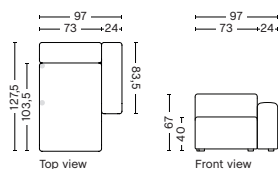

8165 | NARROW | CHAISE LONGUE | LOW ARMREST | RIGHT

DIMENSION
W97 x D127,5 x H67 cm
Seat H40 cm

SALES QTY. 1 pcs.

PRODUCT STATUS
Order produced

PACKAGING
1 box | 1 pcs.

BOX DIMENSION | WEIGHT
W68,5 x D150 x H116 cm | 56,9 kg

DESCRIPTION
Fabric Group 1
Fabric Group 2
Fabric Group 3
Fabric Group 4
Fabric Group 5
Fabric Group 6
Not available in leather

FABRIC GROUPS

1 | Atlas, Autumn, Linara, Metaphor, Mode, Overlap, Remix, Story, Valencia™ 2 | Field, Flamiber, Maglia, Melange Nap, Navelli, Nico, Olavi By HAY, Osumi, Relate, Steelcut, Steelcut Trio, Tadao, Turf 3 | Divina, Divina MD, Divina Melange, Fiord, Re-Wool, Ruskin, Steelcut Quartet, Tartaglia, Volume by HAY, Yuma 4 | Bolgheri, Canvas, Encircle, Haku, Hallingdal 65, Raas 5 | Loft 6 | Coda, Vanir, Vidar