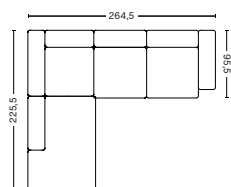

CORNER COMBINATION 2 LOW ARMREST | LEFT 9301+1862+1063+1065 OR RIGHT 1064+1063+1861+9302

DIMENSION

W264,5 x D225,5 x H67 cm
Seat H40 cm

PRODUCT STATUS

Order produced

PACKAGING

4 box | 1 pcs.

DESCRIPTION

Fabric group 1
Fabric group 2
Fabric group 3
Fabric group 4
Fabric group 5
Fabric group 6
Not available in leather

FABRIC GROUPS

1 | Atlas, Autumn, Linara, Metaphor, Mode, Overlap, Remix, Story, Valencia™ 2 | Field, Maglia, Melange Nap, Naveli, Nico, Olavi By HAY, Osumi, Relate, Steelcut, Steelcut Trio, Tadao, Turf 3 | Divina, Divina MD, Divina Melange, Flamiber, Fiord, Re-Wool, Ruskin, Steelcut Quartet, Tartaglia, Volume by HAY, Yuma 4 | Bolgheri, Canvas, Encircle, Haku, Hallingdal 65, Raas 5 | Loft, Sierra Leather 6 | Coda, Vanir, Vidar, California Leather, Nevada Leather, Sense Leather