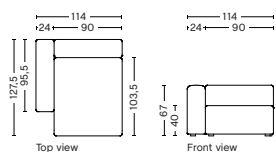

MAGS | FREE STANDING MODULES

8262FS | WIDE | CHAISE LONGUE | LEFT

DIMENSION
W114 x D127,5 x H67 cm
Seat H40 cm

SALES QTY. 1 pcs.

PRODUCT STATUS
Order produced

PACKAGING
1 box | 1 pcs.

BOX DIMENSION | WEIGHT
W116 x D150 x H68,5 cm | 70,5 kg

DESCRIPTION
Fabric Group 1
Fabric Group 2
Fabric Group 3
Fabric Group 4
Fabric Group 5
Fabric Group 6
Not available in leather