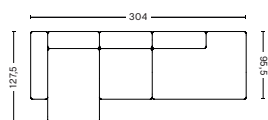

3 SEATER COMBINATION 3 | LEFT 8162+1063+9302 OR RIGHT 9301+1063+8161

DIMENSION

W304 x D127,5 x H67 cm
Seat H40 cm

PACKAGING

3 box | 1 pcs.

DESCRIPTION

Fabric group 1
Fabric group 2
Fabric group 3
Fabric group 4
Fabric group 5
Fabric group 6
Not available in leather

PRODUCT STATUS

Order produced