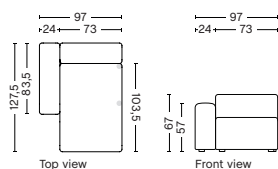

## 1862 | CORNER | LEFT

**DIMENSION**  
W93 x D93 x H67 cm  
Seat H40 cm

**SALES QTY.** 1 pcs.

**PRODUCT STATUS**  
Order produced

**PACKAGING**  
1 box | 1 pcs.

**BOX DIMENSION | WEIGHT**  
W116 x D99 x H69 cm | 42 kg

## 8162 | NARROW | CHAISE LONGUE | LEFT

**DIMENSION**  
W97 x D127,5 x H67 cm  
Seat H40 cm

**SALES QTY.** 1 pcs.

**PRODUCT STATUS**  
Order produced

**PACKAGING**  
1 box | 1 pcs.

**BOX DIMENSION | WEIGHT**  
W116 x D150 x H69 cm | 59,5 kg

## 8161 | NARROW | CHAISE LONGUE | RIGHT

**DIMENSION**  
W97 x D127,5 x H67 cm  
Seat H40 cm

**SALES QTY.** 1 pcs.

**PRODUCT STATUS**  
Order produced

**PACKAGING**  
1 box | 1 pcs.

**BOX DIMENSION | WEIGHT**  
W116 x D150 x H69 cm | 59,5 kg

## 8164 | NARROW | CHAISE LONGUE | LOW ARMREST | LEFT

**DIMENSION**  
W97 x D127,5 x H67 cm  
Seat H40 cm

**SALES QTY.** 1 pcs.

**PRODUCT STATUS**  
Order produced

**PACKAGING**  
1 box | 1 pcs.

**BOX DIMENSION | WEIGHT**  
W68,5 x D150 x H116 cm | 56,9 kg