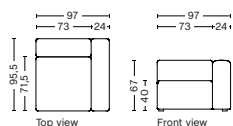

1061FS | NARROW | RIGHT

DIMENSION
W97 x D95,5 x H67 cm
Seat H40 cm

SALES QTY. 1 pcs.

PRODUCT STATUS
Order produced

PACKAGING
1 box | 1 pcs.

BOX DIMENSION | WEIGHT
W116 x D99 x H69 cm | 45 kg

DESCRIPTION
Fabric Group 1
Fabric Group 2
Fabric Group 3
Fabric Group 4
Fabric Group 5
Fabric Group 6