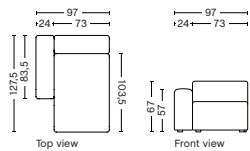

8164FS | NARROW | CHAISE LONGUE | LOW ARMREST LEFT

DIMENSION
W97 x D127,5 x H67 cm
Seat H40 cm

SALES QTY. 1 pcs.

PRODUCT STATUS
Order produced

PACKAGING
1 box | 1 pcs.

BOX DIMENSION | WEIGHT
W68,5 x D150 x H116 cm | 56,9 kg

DESCRIPTION
Fabric Group 1
Fabric Group 2
Fabric Group 3
Fabric Group 4
Fabric Group 5
Fabric Group 6
Not available in leather