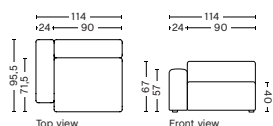

1964FS | WIDE | LOW ARMREST | LEFT

DIMENSION
W114 x D95,5 x H67 cm
Seat H40 cm

SALES QTY. 1 pcs.

PRODUCT STATUS
Order produced

PACKAGING
1 box | 1 pcs.

BOX DIMENSION | WEIGHT
W68,5 x D115,8 x H98,8 cm | 48,5 kg

DESCRIPTION
Fabric Group 1
Fabric Group 2
Fabric Group 3
Fabric Group 4
Fabric Group 5
Fabric Group 6

FABRIC GROUPS

1 | Atlas, Autumn, Linara, Metaphor, Mode, Overlap, Remix, Story, Valencia™ 2 | Field, Maglia, Melange Nap, Naveli, Nico, Olavi By HAY, Osumi, Relate, Steelcut, Steelcut Trio, Tadao, Turf 3 | Divina, Divina MD, Divina Melange, Flamiber, Fiord, Re-Wool, Ruskin, Steelcut Quartet, Tartaglia, Volume by HAY, Yuma 4 | Bolgheri, Canvas, Encircle, Haku, Hallingdal 65, Raas 5 | Loft, Sierra Leather 6 | Coda, Vanir, Vidar, California Leather, Nevada Leather, Sense Leather