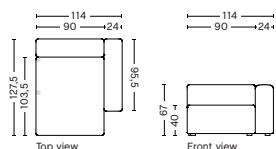

8261 | WIDE | CHAISE LONGUE | RIGHT

DIMENSION
W114 x D127,5 x H67 cm
Seat H40 cm

SALES QTY. 1 pcs.

PRODUCT STATUS
Order produced

PACKAGING
1 box | 1 pcs.

BOX DIMENSION | WEIGHT
W116 x D150 x H69 cm | 70,5 kg

DESCRIPTION
Fabric Group 1
Fabric Group 2
Fabric Group 3
Fabric Group 4
Fabric Group 5
Fabric Group 6
Not available in leather