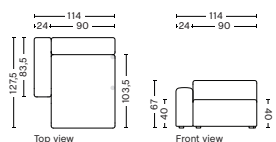

8264 | WIDE | CHAISE LONGUE | LOW ARMREST | LEFT

DIMENSION
W114 x D127,5 x H67 cm
Seat H40 cm

SALES QTY. 1 pcs.

PRODUCT STATUS
Order produced

PACKAGING
1 box | 1 pcs.

BOX DIMENSION | WEIGHT
W68,5 x D150 x H116 cm | 67,8 kg

DESCRIPTION
Fabric Group 1
Fabric Group 2
Fabric Group 3
Fabric Group 4
Fabric Group 5
Fabric Group 6
Not available in leather