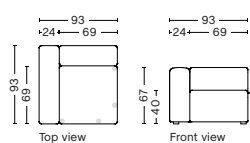

1862 | CORNER | LEFT

DIMENSION
W93 x D93 x H67 cm
Seat H40 cm

SALES QTY. 1 pcs.

PRODUCT STATUS
Order produced

PACKAGING
1 box | 1 pcs.

BOX DIMENSION | WEIGHT
W116 x D99 x H69 cm | 42 kg

DESCRIPTION
Fabric Group 1
Fabric Group 2
Fabric Group 3
Fabric Group 4
Fabric Group 5
Fabric Group 6