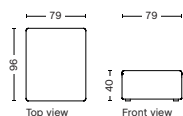

02 | OTTOMAN | SMALL

DIMENSION
W79 x D96 x H40 cm

SALES QTY. 1 pcs.

PRODUCT STATUS
Order produced

PACKAGING
1 box | 1 pcs.

BOX DIMENSION | WEIGHT
W99 x D79 x H69 cm | 25,76 kg

DESCRIPTION
Fabric Group 1
Fabric Group 2
Fabric Group 3
Fabric Group 4
Fabric Group 5
Fabric Group 6