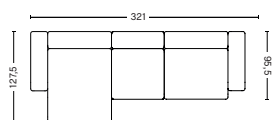

## COMBINATION 10 LOW ARMREST | LEFT 8264+1063+1965 OR RIGHT 1964+1063+8265

**DIMENSION**

W264,5 x D127,5 x H67 cm  
Seat H40 cm

**PRODUCT STATUS**

Order produced

**PACKAGING**

5 box | 1 pcs.

**DESCRIPTION**