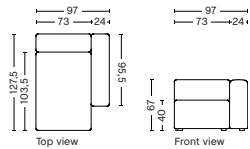

8161FS | NARROW | CHAISE LONGUE | RIGHT

DIMENSION
W97 x D127,5 x H67 cm
Seat H40 cm

SALES QTY. 1 pcs.

PRODUCT STATUS
Order produced

PACKAGING
1 box | 1 pcs.

BOX DIMENSION | WEIGHT
W116 x D150 x H68,5 cm | 59,5 kg

DESCRIPTION
Fabric Group 1
Fabric Group 2
Fabric Group 3
Fabric Group 4
Fabric Group 5
Fabric Group 6
Not available in leather