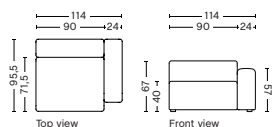

1965FS | WIDE | LOW ARMREST | RIGHT

DIMENSION
W114 x D95,5 x H67 cm
Seat H40 cm

SALES QTY. 1 pcs.

PRODUCT STATUS
Order produced

PACKAGING
1 box | 1 pcs.

BOX DIMENSION | WEIGHT
W68,5 x D115,8 x H98,8 cm | 48,5 kg

DESCRIPTION
Fabric Group 1
Fabric Group 2
Fabric Group 3
Fabric Group 4
Fabric Group 5
Fabric Group 6