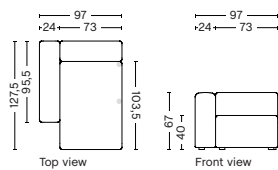

MAGS | CONNECTABLE MODULES

8162 | NARROW | CHAISE LONGUE | LEFT

DIMENSION
W97 x D127,5 x H67 cm
Seat H40 cm

SALES QTY. 1 pcs.

PRODUCT STATUS
Order produced

PACKAGING
1 box | 1 pcs.

BOX DIMENSION | WEIGHT
W116 x D150 x H69 cm | 59,5 kg

DESCRIPTION
Fabric Group 1
Fabric Group 2
Fabric Group 3
Fabric Group 4
Fabric Group 5
Fabric Group 6
Not available in leather