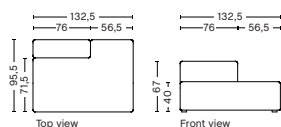

9302FS | LOUNGE | LEFT BACKREST

DIMENSION
W132,5 x D95,5 x H67 cm
Seat H40 cm

SALES QTY. 1 pcs.

PRODUCT STATUS
Order produced

PACKAGING
1 box | 1 pcs.

BOX DIMENSION | WEIGHT
W116 x D150 x H68,5 cm | 58 kg

DESCRIPTION
Fabric Group 1
Fabric Group 2
Fabric Group 3
Fabric Group 4
Fabric Group 5
Fabric Group 6
Not available in leather