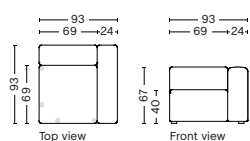

1861 | CORNER | RIGHT

DIMENSION
W93 x D93 x H67 cm
Seat H40 cm

SALES QTY. 1 pcs.

PRODUCT STATUS
Order produced

PACKAGING
1 box | 1 pcs.

BOX DIMENSION | WEIGHT
W116 x D99 x H69 cm | 42 kg

DESCRIPTION
Fabric Group 1
Fabric Group 2
Fabric Group 3
Fabric Group 4
Fabric Group 5
Fabric Group 6

FABRIC GROUPS

1 | Atlas, Autumn, Linara, Metaphor, Mode, Overlap, Remix, Story, Valencia™ 2 | Field, Maglia, Melange Nap, Naveli, Nico, Olavi By HAY, Osumi, Relate, Steelcut, Steelcut Trio, Tadao, Turf 3 | Divina, Divina MD, Divina Melange, Flamiber, Fiord, Re-Wool, Ruskin, Steelcut Quartet, Tartaglia, Volume by HAY, Yuma 4 | Bolgheri, Canvas, Encircle, Haku, Hallingdal 65, Raas 5 | Loft, Sierra Leather 6 | Coda, Vanir, Vidar, California Leather, Nevada Leather, Sense Leather