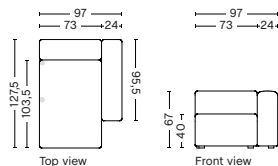

8161 | NARROW | CHAISE LONGUE | RIGHT

DIMENSION
W97 x D127,5 x H67 cm
Seat H40 cm

SALES QTY. 1 pcs.

PRODUCT STATUS
Order produced

PACKAGING
1 box | 1 pcs.

BOX DIMENSION | WEIGHT
W116 x D150 x H69 cm | 59,5 kg

DESCRIPTION
Fabric Group 1
Fabric Group 2
Fabric Group 3
Fabric Group 4
Fabric Group 5
Fabric Group 6
Not available in leather