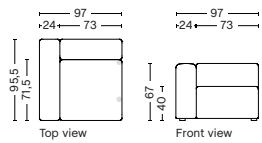

## 1062 | NARROW | LEFT

**DIMENSION**  
W97 x D95,5 x H67 cm  
Seat H40 cm

**SALES QTY.** 1 pcs.

**PRODUCT STATUS**  
Order produced

**PACKAGING**  
1 box | 1 pcs.

**BOX DIMENSION | WEIGHT**  
W116 x D99 x H69 cm | 45 kg