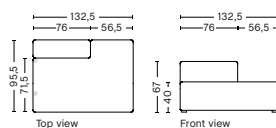

9302 | LOUNGE | LEFT BACKREST

DIMENSION
W132,5 x D95,5 x H67 cm
Seat H40 cm

SALES QTY. 1 pcs.

PRODUCT STATUS
Order produced

PACKAGING
1 box | 1 pcs.

BOX DIMENSION | WEIGHT
W116 x D150 x H69 cm | 58 kg

DESCRIPTION
Fabric Group 1
Fabric Group 2
Fabric Group 3
Fabric Group 4
Fabric Group 5
Fabric Group 6
Not available in leather

FABRIC GROUPS

1 | Atlas, Autumn, Linara, Metaphor, Mode, Overlap, Remix, Story, Valencia™ 2 | Field, Maglia, Melange Nap, Naveli, Nico, Olavi By HAY, Osumi, Relate, Steelcut, Steelcut Trio, Tadao, Turf 3 | Divina, Divina MD, Divina Melange, Flamiber, Fiord, Re-Wool, Ruskin, Steelcut Quartet, Tartaglia, Volume by HAY, Yuma 4 | Bolgheri, Canvas, Encircle, Haku, Hallingdal 65, Raas 5 | Loft, Sierra Leather 6 | Coda, Vanir, Vidar, California Leather, Nevada Leather, Sense Leather