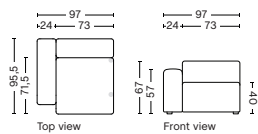

MAGS | CONNECTABLE MODULES

1064 | NARROW | LOW ARMREST | LEFT

DIMENSION
W97 x D95,5 x H67 cm
Seat H40 cm

SALES QTY. 1 pcs.

PRODUCT STATUS
Order produced

PACKAGING
1 box | 1 pcs.

BOX DIMENSION | WEIGHT
W68,5 x D115,8 x H98,8 cm | 42 kg

DESCRIPTION
Fabric Group 1
Fabric Group 2
Fabric Group 3
Fabric Group 4
Fabric Group 5
Fabric Group 6