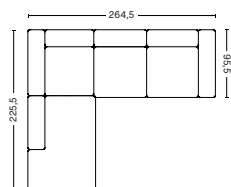

CORNER COMBINATION 2 | LEFT 9301+1862+1063+1061 OR RIGHT 1062+1063+1861+9302

DIMENSION

W264,5 x D225,5 x H67 cm
Seat H40 cm

PRODUCT STATUS

Order produced

PACKAGING

4 box | 1 pcs.

DESCRIPTION

Fabric group 1
Fabric group 2
Fabric group 3
Fabric group 4
Fabric group 5
Fabric group 6
Not available in leather