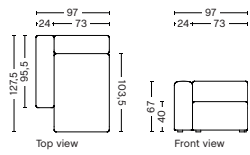

MAGS | FREE STANDING MODULES

8162FS | NARROW | CHAISE LONGUE | LEFT

DIMENSION
W97 x D127,5 x H67 cm
Seat H40 cm

SALES QTY. 1 pcs.

PRODUCT STATUS
Order produced

PACKAGING
1 box | 1 pcs.

BOX DIMENSION | WEIGHT
W116 x D150 x H68,5 cm | 59,5 kg

DESCRIPTION
Fabric Group 1
Fabric Group 2
Fabric Group 3
Fabric Group 4
Fabric Group 5
Fabric Group 6
Not available in leather