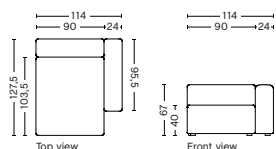

8261FS | WIDE | CHAISE LONGUE | RIGHT

DIMENSION
W114 x D127,5 x H67 cm
Seat H40 cm

SALES QTY. 1 pcs.

PRODUCT STATUS
Order produced

PACKAGING
1 box | 1 pcs.

BOX DIMENSION | WEIGHT
W116 x D150 x H68,5 cm | 70,5 kg

DESCRIPTION
Fabric Group 1
Fabric Group 2
Fabric Group 3
Fabric Group 4
Fabric Group 5
Fabric Group 6
Not available in leather