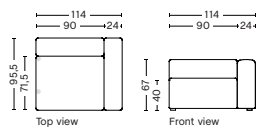

1961 | WIDE | RIGHT

DIMENSION
W114 x D95,5 x H67 cm
Seat H40 cm

SALES QTY. 1 pcs.

PRODUCT STATUS
Order produced

PACKAGING
1 box | 1 pcs.

BOX DIMENSION | WEIGHT
W116 x D99 x H69 cm | 51 kg

DESCRIPTION
Fabric Group 1
Fabric Group 2
Fabric Group 3
Fabric Group 4
Fabric Group 5
Fabric Group 6