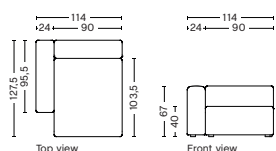

8265FS | WIDE | CHAISE LONGUE | LOW ARMREST | RIGHT

DIMENSION
W114 x D127,5 x H67 cm
Seat H40 cm

SALES QTY. 1 pcs.

PRODUCT STATUS
Order produced

PACKAGING
1 box | 1 pcs.

BOX DIMENSION | WEIGHT
W68,5 x D150 x H116 cm | 67,8 kg

DESCRIPTION
Fabric Group 1
Fabric Group 2
Fabric Group 3
Fabric Group 4
Fabric Group 5
Fabric Group 6
Not available in leather