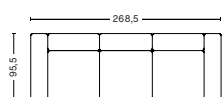

MAGS COMBINATIONS

3 SEATER COMBINATION 1 | 1062+1063+1061

DIMENSION

W268,5 x D95,5 x H67 cm
Seat H40 cm

PACKAGING

3 box | 1 pcs.

DESCRIPTION

Fabric group 1
Fabric group 2
Fabric group 3
Fabric group 4
Fabric group 5
Fabric group 6

PRODUCT STATUS

Order produced