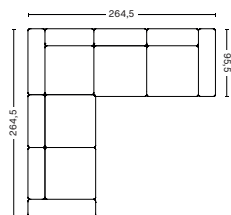

CORNER COMBINATION 1 | LEFT 1062+1063+1862+1063+1061 OR RIGHT 1062+1063+1861+1063+1061

DIMENSION

W264,5 x D264,5 x H67 cm
Seat H40 cm

PRODUCT STATUS

Order produced

PACKAGING

5 box | 1 pcs.

DESCRIPTION

Fabric group 1
Fabric group 2
Fabric group 3
Fabric group 4
Fabric group 5
Fabric group 6