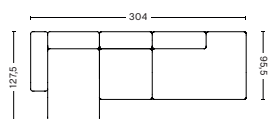

3 SEATER COMBINATION 3 LOW ARMREST | LEFT 8164+1063+9302 OR RIGHT 9301+1063+8165

DIMENSION

W304 x D127,5 x H67 cm
Seat H40 cm

PACKAGING

3 box | 1 pcs.

DESCRIPTION

Fabric group 1
Fabric group 2
Fabric group 3
Fabric group 4
Fabric group 5
Fabric group 6
Not available in leather

PRODUCT STATUS

Order produced