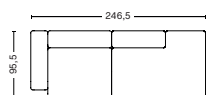

2,5 SEATER COMBINATION 2 LOW ARMREST | LEFT 1964+9302 OR RIGHT 9301+1965

DIMENSION
W246,5 x D95,5 x H67 cm
Seat H40 cm

PACKAGING
2 box | 1 pcs.

DESCRIPTION
Fabric group 1
Fabric group 2
Fabric group 3
Fabric group 4
Fabric group 5
Fabric group 6
Not available in leather

PRODUCT STATUS
Order produced