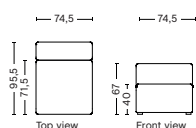

1063FS | NARROW | W/O ARMREST

DIMENSION
W74,5 x D95,5 x H67 cm
Seat H40 cm

SALES QTY. 1 pcs.

PRODUCT STATUS
Order produced

PACKAGING
1 box | 1 pcs.

BOX DIMENSION | WEIGHT
W78 x D99 x H69 cm | 29 kg

DESCRIPTION
Fabric Group 1
Fabric Group 2
Fabric Group 3
Fabric Group 4
Fabric Group 5
Fabric Group 6