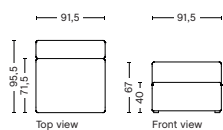

MAGS | CONNECTABLE MODULES

1963LE | WIDE | LEFT

DIMENSION
W91,5 x D95,5 x H67 cm
Seat H40 cm

SALES QTY. 1 pcs.

PRODUCT STATUS
Order produced

PACKAGING
1 box | 1 pcs.

BOX DIMENSION | WEIGHT
W116 x D99 x H69 cm | 36,5 kg

DESCRIPTION
Fabric Group 1
Fabric Group 2
Fabric Group 3
Fabric Group 4
Fabric Group 5
Fabric Group 6