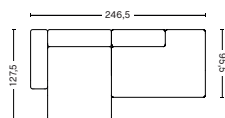

2,5 SEATER COMBINATION 3 LOW ARMREST | LEFT 8264+9302 OR RIGHT 9301+8265

DIMENSION
W246,5 x D127,5 x H67 cm
Seat H40 cm

PACKAGING
2 box | 1 pcs.

DESCRIPTION
Fabric group 1
Fabric group 2
Fabric group 3
Fabric group 4
Fabric group 5
Fabric group 6
Not available in leather

PRODUCT STATUS
Order produced

FABRIC GROUPS

1 | Atlas, Autumn, Linara, Metaphor, Mode, Overlap, Remix, Story, Valencia™ 2 | Field, Maglia, Melange Nap, Naveli, Nico, Olavi By HAY, Osumi, Relate, Steelcut, Steelcut Trio, Tadao, Turf 3 | Divina, Divina MD, Divina Melange, Flamiber, Fiord, Re-Wool, Ruskin, Steelcut Quartet, Tartaglia, Volume by HAY, Yuma 4 | Bolgheri, Canvas, Encircle, Haku, Hallingdal 65, Raas 5 | Loft, Sierra Leather 6 | Coda, Vanir, Vidar, California Leather, Nevada Leather, Sense Leather