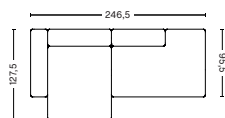

2,5 SEATER COMBINATION 3 | LEFT 8262+9302 OR RIGHT 9301+8261

DIMENSION
W246,5 x D127,5 x H67 cm
Seat H40 cm

PACKAGING
2 box | 1 pcs.

DESCRIPTION
Fabric group 1
Fabric group 2
Fabric group 3
Fabric group 4
Fabric group 5
Fabric group 6
Not available in leather

PRODUCT STATUS
Order produced