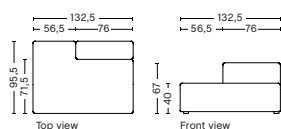

9301FS | LOUNGE | RIGHT BACKREST

DIMENSION
W132,5 x D95,5 x H67 cm
Seat H40 cm

SALES QTY. 1 pcs.

PRODUCT STATUS
Order produced

PACKAGING
1 box | 1 pcs.

BOX DIMENSION | WEIGHT
W116 x D150 x H68,5 cm | 58 kg

DESCRIPTION
Fabric Group 1
Fabric Group 2
Fabric Group 3
Fabric Group 4
Fabric Group 5
Fabric Group 6
Not available in leather

FABRIC GROUPS

1 | Atlas, Autumn, Linara, Metaphor, Mode, Overlap, Remix, Story, Valencia™ 2 | Field, Flamiber, Maglia, Melange Nap, Naveli, Nico, Olavi By HAY, Osumi, Relate, Steelcut, Steelcut Trio, Tadao, Turf 3 | Divina, Divina MD, Divina Melange, Fiord, Re-Wool, Ruskin, Steelcut Quartet, Tartaglia, Volume by HAY, Yuma 4 | Bolgheri, Canvas, Encircle, Haku, Hallingdal 65, Raas 5 | Loft 6 | Coda, Vanir, Vidor