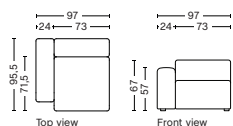

1064FS | NARROW | LOW ARMREST LEFT

DIMENSION
W97 x D95,5 x H67 cm
Seat H40 cm

SALES QTY. 1 pcs.

PRODUCT STATUS
Order produced

PACKAGING
1 box | 1 pcs.

BOX DIMENSION | WEIGHT
W68,5 x D115,8 x H98,8 cm | 42 kg

DESCRIPTION
Fabric Group 1
Fabric Group 2
Fabric Group 3
Fabric Group 4
Fabric Group 5
Fabric Group 6