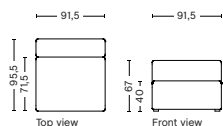

1963RE | WIDE | RIGHT

DIMENSION
W91,5 x D95,5 x H67 cm
Seat H40 cm

SALES QTY. 1 pcs.

PRODUCT STATUS
Order produced

PACKAGING
1 box | 1 pcs.

BOX DIMENSION | WEIGHT
W116 x D99 x H69 cm | 36,5 kg

DESCRIPTION
Fabric Group 1
Fabric Group 2
Fabric Group 3
Fabric Group 4
Fabric Group 5
Fabric Group 6