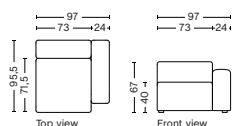

1065FS | NARROW | LOW ARMREST | RIGHT

DIMENSION
W97 x D95,5 x H67 cm
Seat H40 cm

SALES QTY. 1 pcs.

PRODUCT STATUS
Order produced

PACKAGING
1 box | 1 pcs.

BOX DIMENSION | WEIGHT
W68,5 x D115,8 x H98,8 cm | 42 kg

DESCRIPTION
Fabric Group 1
Fabric Group 2
Fabric Group 3
Fabric Group 4
Fabric Group 5
Fabric Group 6

FABRIC GROUPS

1 | Atlas, Autumn, Linara, Metaphor, Mode, Overlap, Remix, Story, Valencia™ 2 | Field, Maglia, Melange Nap, Naveli, Nico, Olavi By HAY, Osumi, Relate, Steelcut, Steelcut Trio, Tadao, Turf 3 | Divina, Divina MD, Divina Melange, Flamiber, Fiord, Re-Wool, Ruskin, Steelcut Quartet, Tartaglia, Volume by HAY, Yuma 4 | Bolgheri, Canvas, Encircle, Haku, Hallingdal 65, Raas 5 | Loft, Sierra Leather 6 | Coda, Vanir, Vidar, California Leather, Nevada Leather, Sense Leather