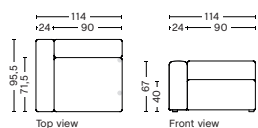

1962 | WIDE | LEFT

DIMENSION
W114 x D95,5 x H67 cm
Seat H40 cm

SALES QTY. 1 pcs.

PRODUCT STATUS
Order produced

PACKAGING
1 box | 1 pcs.

BOX DIMENSION | WEIGHT
W116 x D99 x H69 cm | 51 kg

DESCRIPTION
Fabric Group 1
Fabric Group 2
Fabric Group 3
Fabric Group 4
Fabric Group 5
Fabric Group 6