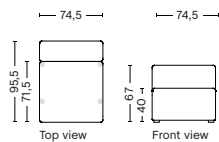

## 1062 | NARROW | LEFT

**DIMENSION**  
W97 x D95,5 x H67 cm  
Seat H40 cm

**SALES QTY.** 1 pcs.

**PRODUCT STATUS**  
Order produced

**PACKAGING**  
1 box | 1 pcs.

**BOX DIMENSION | WEIGHT**  
W116 x D99 x H69 cm | 45 kg

## 1061 | NARROW | RIGHT

**DIMENSION**  
W97 x D95,5 x H67 cm  
Seat H40 cm

**SALES QTY.** 1 pcs.

**PRODUCT STATUS**  
Order produced

**PACKAGING**  
1 box | 1 pcs.

**BOX DIMENSION | WEIGHT**  
W116 x D99 x H69 cm | 45 kg

## 1063 | NARROW | MIDDLE

**DIMENSION**  
W74,5 x D95,5 x H67 cm  
Seat H40 cm

**SALES QTY.** 1 pcs.

**PRODUCT STATUS**  
Order produced

**PACKAGING**  
1 box | 1 pcs.

**BOX DIMENSION | WEIGHT**  
W78 x D99 x H69 cm | 29 kg

## 1063LE | NARROW | LEFT END

**DIMENSION**  
W74,5 x D95,5 x H67 cm  
Seat H40 cm

**SALES QTY.** 1 pcs.

**PRODUCT STATUS**  
Order produced

**PACKAGING**  
1 box | 1 pcs.

**BOX DIMENSION | WEIGHT**  
W78 x D99 x H69 cm | 29 kg