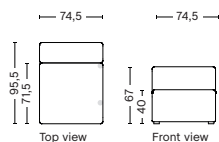

## 1062 | NARROW | LEFT

**DIMENSION**  
W97 x D95,5 x H67 cm  
Seat H40 cm

**SALES QTY.** 1 pcs.

**PRODUCT STATUS**  
Order produced

**PACKAGING**  
1 box | 1 pcs.

**BOX DIMENSION | WEIGHT**  
W116 x D99 x H69 cm | 45 kg

## 1061 | NARROW | RIGHT

**DIMENSION**  
W97 x D95,5 x H67 cm  
Seat H40 cm

**SALES QTY.** 1 pcs.

**PRODUCT STATUS**  
Order produced

**PACKAGING**  
1 box | 1 pcs.

**BOX DIMENSION | WEIGHT**  
W116 x D99 x H69 cm | 45 kg

## 1063 | NARROW | MIDDLE

**DIMENSION**  
W74,5 x D95,5 x H67 cm  
Seat H40 cm

**SALES QTY.** 1 pcs.

**PRODUCT STATUS**  
Order produced

**PACKAGING**  
1 box | 1 pcs.

**BOX DIMENSION | WEIGHT**  
W78 x D99 x H69 cm | 29 kg

## 1063LE | NARROW | LEFT END

**DIMENSION**  
W74,5 x D95,5 x H67 cm  
Seat H40 cm

**SALES QTY.** 1 pcs.

**PRODUCT STATUS**  
Order produced

**PACKAGING**  
1 box | 1 pcs.

**BOX DIMENSION | WEIGHT**  
W78 x D99 x H69 cm | 29 kg