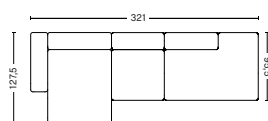

3 SEATER COMBINATION 4 LOW ARMREST | LEFT 8264+1063+9302 OR RIGHT 9301+1063+8265

DIMENSION

W321 x D127,5 x H67 cm
Seat H40 cm

PACKAGING

3 box | 1 pcs.

DESCRIPTION

Fabric group 1
Fabric group 2
Fabric group 3
Fabric group 4
Fabric group 5
Fabric group 6
Not available in leather

PRODUCT STATUS

Order produced

FABRIC GROUPS

1 | Atlas, Autumn, Linara, Metaphor, Mode, Overlap, Remix, Story, Valencia™ 2 | Field, Maglia, Melange Nap, Naveli, Nico, Olavi By HAY, Osumi, Relate, Steelcut, Steelcut Trio, Tadao, Turf 3 | Divina, Divina MD, Divina Melange, Flamiber, Fiord, Re-Wool, Ruskin, Steelcut Quartet, Tartaglia, Volume by HAY, Yuma 4 | Bolgheri, Canvas, Encircle, Haku, Hallingdal 65, Raas 5 | Loft, Sierra Leather 6 | Coda, Vanir, Vidar, California Leather, Nevada Leather, Sense Leather