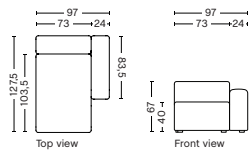

8165FS | NARROW | CHAISE LONGUE | LOW ARMREST | RIGHT

DIMENSION
W97 x D127,5 x H67 cm
Seat H40 cm

SALES QTY. 1 pcs.

PRODUCT STATUS
Order produced

PACKAGING
1 box | 1 pcs.

BOX DIMENSION | WEIGHT
W68,5 x D150 x H116 cm | 56,9 kg

DESCRIPTION
Fabric Group 1
Fabric Group 2
Fabric Group 3
Fabric Group 4
Fabric Group 5
Fabric Group 6
Not available in leather

FABRIC GROUPS

1 | Atlas, Autumn, Linara, Metaphor, Mode, Overlap, Remix, Story, Valencia™ 2 | Field, Flamiber, Maglia, Melange Nap, Navelli, Nico, Olavi By HAY, Osumi, Relate, Steelcut, Steelcut Trio, Tadao, Turf 3 | Divina, Divina MD, Divina Melange, Fiord, Re-Wool, Ruskin, Steelcut Quartet, Tartaglia, Volume by HAY, Yuma 4 | Bolgheri, Canvas, Encircle, Haku, Hallingdal 65, Raas 5 | Loft 6 | Coda, Vanir, Vidar