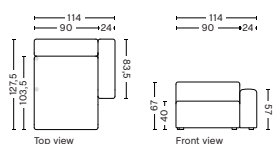

8265 | WIDE | CHAISE LONGUE | LOW ARMREST | RIGHT

DIMENSION
W114 x D127,5 x H67 cm
Seat H40 cm

SALES QTY. 1 pcs.

PRODUCT STATUS
Order produced

PACKAGING
1 box | 1 pcs.

BOX DIMENSION | WEIGHT
W68,5 x D150 x H116 cm | 67,8 kg

DESCRIPTION
Fabric Group 1
Fabric Group 2
Fabric Group 3
Fabric Group 4
Fabric Group 5
Fabric Group 6
Not available in leather