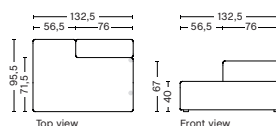

9301 | LOUNGE | RIGHT BACKREST

DIMENSION
W132,5 x D95,5 x H67 cm
Seat H40 cm

SALES QTY. 1 pcs.

PRODUCT STATUS
Order produced

PACKAGING
1 box | 1 pcs.

BOX DIMENSION | WEIGHT
W116 x D150 x H69 cm | 58 kg

DESCRIPTION
Fabric Group 1
Fabric Group 2
Fabric Group 3
Fabric Group 4
Fabric Group 5
Fabric Group 6
Not available in leather