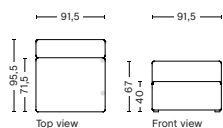

## 1065 | NARROW | LOW ARMREST | RIGHT

**DIMENSION**  
W97 x D95,5 x H67 cm  
Seat H40 cm

**SALES QTY.** 1 pcs.

**PRODUCT STATUS**  
Order produced

**PACKAGING**  
1 box | 1 pcs.

**BOX DIMENSION | WEIGHT**  
W68,5 x D115,8 x H98,8 cm | 42 kg

## 1962 | WIDE | LEFT

**DIMENSION**  
W114 x D95,5 x H67 cm  
Seat H40 cm

**SALES QTY.** 1 pcs.

**PRODUCT STATUS**  
Order produced

**PACKAGING**  
1 box | 1 pcs.

**BOX DIMENSION | WEIGHT**  
W116 x D99 x H69 cm | 51 kg

## 1961 | WIDE | RIGHT

**DIMENSION**  
W114 x D95,5 x H67 cm  
Seat H40 cm

**SALES QTY.** 1 pcs.

**PRODUCT STATUS**  
Order produced

**PACKAGING**  
1 box | 1 pcs.

**BOX DIMENSION | WEIGHT**  
W116 x D99 x H69 cm | 51 kg

## 1963 | WIDE | MIDDLE

**DIMENSION**  
W91,5 x D95,5 x H67 cm  
Seat H40 cm

**SALES QTY.** 1 pcs.

**PRODUCT STATUS**  
Order produced

**PACKAGING**  
1 box | 1 pcs.

**BOX DIMENSION | WEIGHT**  
W116 x D99 x H69 cm | 36,5 kg