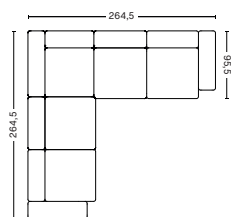

CORNER COMBINATION 1 LOW ARMREST | LEFT 1064+1063+1862+1063+1065 OR RIGHT 1064+1063+1861+1063+1065

DIMENSION

W264,5 x D264,5 x H67 cm
Seat H40 cm

PRODUCT STATUS

Order produced

PACKAGING

5 box | 1 pcs.

DESCRIPTION

Fabric group 1
Fabric group 2
Fabric group 3
Fabric group 4
Fabric group 5
Fabric group 6