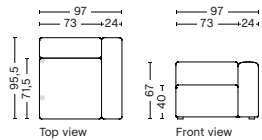

## 1062 | NARROW | LEFT

**DIMENSION**  
W97 x D95,5 x H67 cm  
Seat H40 cm

**SALES QTY.** 1 pcs.

**PRODUCT STATUS**  
Order produced

**PACKAGING**  
1 box | 1 pcs.

**BOX DIMENSION | WEIGHT**  
W116 x D99 x H69 cm | 45 kg

## 1061 | NARROW | RIGHT

**DIMENSION**  
W97 x D95,5 x H67 cm  
Seat H40 cm

**SALES QTY.** 1 pcs.

**PRODUCT STATUS**  
Order produced

**PACKAGING**  
1 box | 1 pcs.

**BOX DIMENSION | WEIGHT**  
W116 x D99 x H69 cm | 45 kg