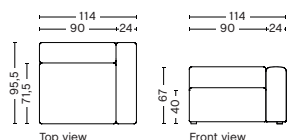

1961FS | WIDE | RIGHT

DIMENSION
W114 x D95,5 x H67 cm
Seat H40 cm

SALES QTY. 1 pcs.

PRODUCT STATUS
Order produced

PACKAGING
1 box | 1 pcs.

BOX DIMENSION | WEIGHT
W116 x D99 x H69 cm | 51 kg

DESCRIPTION
Fabric Group 1
Fabric Group 2
Fabric Group 3
Fabric Group 4
Fabric Group 5
Fabric Group 6