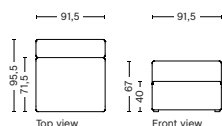

1963FS | WIDE | W/O ARMREST

DIMENSION
W91,5 x D95,5 x H67 cm
Seat H40 cm

SALES QTY. 1 pcs.

PRODUCT STATUS
Order produced

PACKAGING
1 box | 1 pcs.

BOX DIMENSION | WEIGHT
W116 x D99 x H69 cm | 36,5 kg

DESCRIPTION
Fabric Group 1
Fabric Group 2
Fabric Group 3
Fabric Group 4
Fabric Group 5
Fabric Group 6