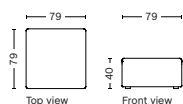

MAGS MODULES

01 | OTTOMAN | EXTRA SMALL

DIMENSION
W79 x D79 x H40 cm

SALES QTY. 1 pcs.

PRODUCT STATUS
Order produced

PACKAGING
1 box | 1 pcs.

BOX DIMENSION | WEIGHT
W99 x D79 x H69 cm | 22,76 kg

DESCRIPTION
Fabric Group 1
Fabric Group 2
Fabric Group 3
Fabric Group 4
Fabric Group 5
Fabric Group 6